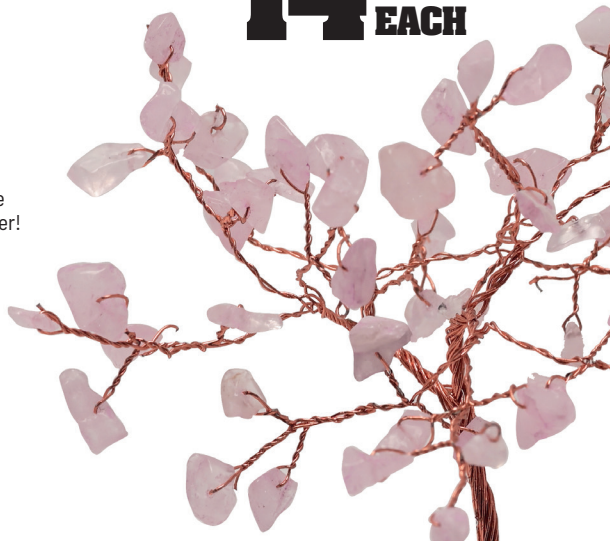

new

£14.00 EACH

Gemstone Trees

These hand made Gemstone Trees are made from real gemstones and mounted on gemstone rock bases. The branches can be artfully arranged with no need to water! Available in 4 different colours. The tree symbolizes stability and growth, as well as a long life blessed with abundance. Size: 14 x 13 x 13cm.

1. Code No. Pink Rose Quartz 700901
   - Code No. Purple Amethyst 700902
   - Code No. Green Peridot 700903
   - Code No. Yellow Citrine 700904
2. £14.00 each

new

Living Legend Mugs

Celebrate a living legend with these mugs that won't let them forget! They are made of ceramic, and can go in the dishwasher or microwave. Size: 9 x 13 x 10cm. Comes gift boxed.

1. Code No. DIY 700874
   - Code No. Gardener 700875
   - Code No. Fishing 700876
   - Code No. Bowling 700877
   - Code No. Cycling 700878
   - Code No. Football 700879
2. £12.00 each

£12.00 EACH