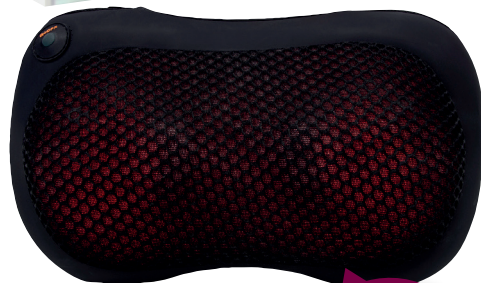

**Code No. 500249**  
**£10.00 set**

**£49.00 EACH**

**BAUER**  
PROFESSIONAL

**Shiatsu Massage Pillow**

This amazing massager from Bauer has 4 rotating heads which work together to simulate the finger pressure applied in a traditional shiatsu massage. Rotating clockwise and anti-clockwise, these 3D massage heads can be used in conjunction with the optional light and heat functions to ease tension and loosen knots in your back, neck, shoulders and legs. Measures: 33 x 20 x 11.5 cm

Code No. 700727  
£49.00 each

**new**

**new**

**£59.00 EACH**

**BAUER**  
PROFESSIONAL

**Shiatsu Neck & Back Massager**

This compact Bauer back and neck massager generates heat, which is a blessing for all massage lovers, to relieve pain and tension. The massage functions include tapping massage, penetrating kneading massage, Shiatsu massage and spot massage.