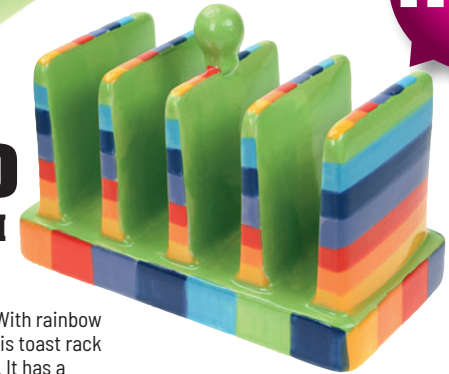

Code No. 700846  
£20.00 each

**new**

**£20.00  
EACH**

**new**

**Rainbow Butter Dish with Lid**

Fun, bright and cheery, this rainbow stripe butter dish will brighten up your table. It has hand painted rainbow stripes on the sides of the lid. The base plate is green. The butter dish will hold a 250g pack of butter. Dishwasher and microwave safe. Size: Base 16 x 13 x 2.5cm, Lid 13 x 10 x 7cm.

Code No. 700847  
£20.00 each

**new**

**£10.00  
EACH**

**Rainbow Toast Rack**

How do you like your toast in the morning? With rainbow stripes please!! Measuring 17cm in width, this toast rack stand can store up to 4 slices of thick toast. It has a brightly coloured, rainbow striped design making it stand out wherever placed in your kitchen. Dishwasher and microwave safe. Size: 11 x 16 x 8cm