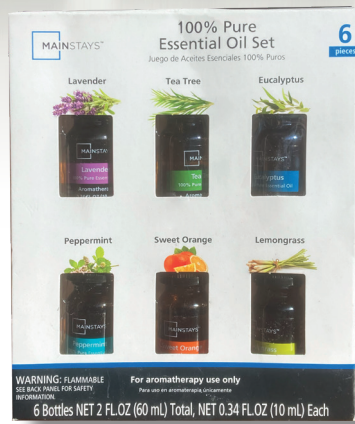

**£7.50**  
**6PC SET**

**new**

## 6pc Essential Oil Set

Essential oils have been an integral part of the natural healing process of body and mind. For creating a calming ambiance, our essential oil kit contains six oils that are well known for their unique benefits and properties.

This specially created pack contains eucalyptus, peppermint, lavender, sweet orange, lemongrass and tea tree oils, known for their cooling, energizing, and purifying qualities.

An essential oil kit makes an ideal gift and is an excellent way to introduce family and friends to the holistic benefits of aromatherapy oils. These oils are pure and potent and should be used after being diluted. They work well as a diffuser oil by adding a few drops with water to an oil burner or electric diffuser. Set consists of six 10ml bottles.