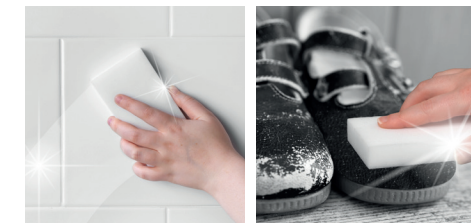

£18.00 EACH

Beldray

Table Top Ironing Board

Iron in comfort with this Beldray® table top ironing board and get brilliant crease-free clothes. Ideal if you wish to sit down to iron, or for saving space in your home. Lightweight and portable, a smaller ironing board is easier to carry and move around, with no chance of trapping your fingers in heavy mechanisms. It is perfect for the caravan or holiday. Size: 73 x 31 x 15cm.

Code No. 601603 £18.00 each

new

£25.00 EACH

Travel Steam Iron

This travel steam Iron will easily fit into your suitcase, thanks to its compact size and fully collapsible handle. It will work all over the world - the dual voltage functionality allows you to easily switch between 110V to 120V or 220V to 240V, so will work wherever you are. The non-stick sole plate design will ensure a smooth ironing experience, so that your clothes remain in the best possible condition. Measures: 20 x 9 x 12cm approx. Power 1000W

Code No. 700676 £25.00 each

Beldray

2pk Laundry Baskets

Made from strong plastic, the set contains one solid bowl style basket, which is perfect for carrying damp laundry, and one traditional lattice style basket which is ideal for carrying folded clean laundry. Whether you need to carry your clothes to the laundrette or just through the house, these baskets have durable handles making them incredibly easy to hold even when full or heavy. Measuring approx. 57 x 40 x 23 cm, both baskets have 26 litre capacities

Code No. 700662
£21.00 set of 2

£21.00 SET

new

Beldray

Stain Erasers 10pk

Make light work of removing tough stains and stubborn marks. These erasers are perfect for use on doors, hard surfaces, car wheels and even shoes. Simply add water, and the magic sponge will do the work. Pack measure: 30 x 32 x 32cm approx.

Code No. 800644
£6.00 pack of 10

£6.00 10PK